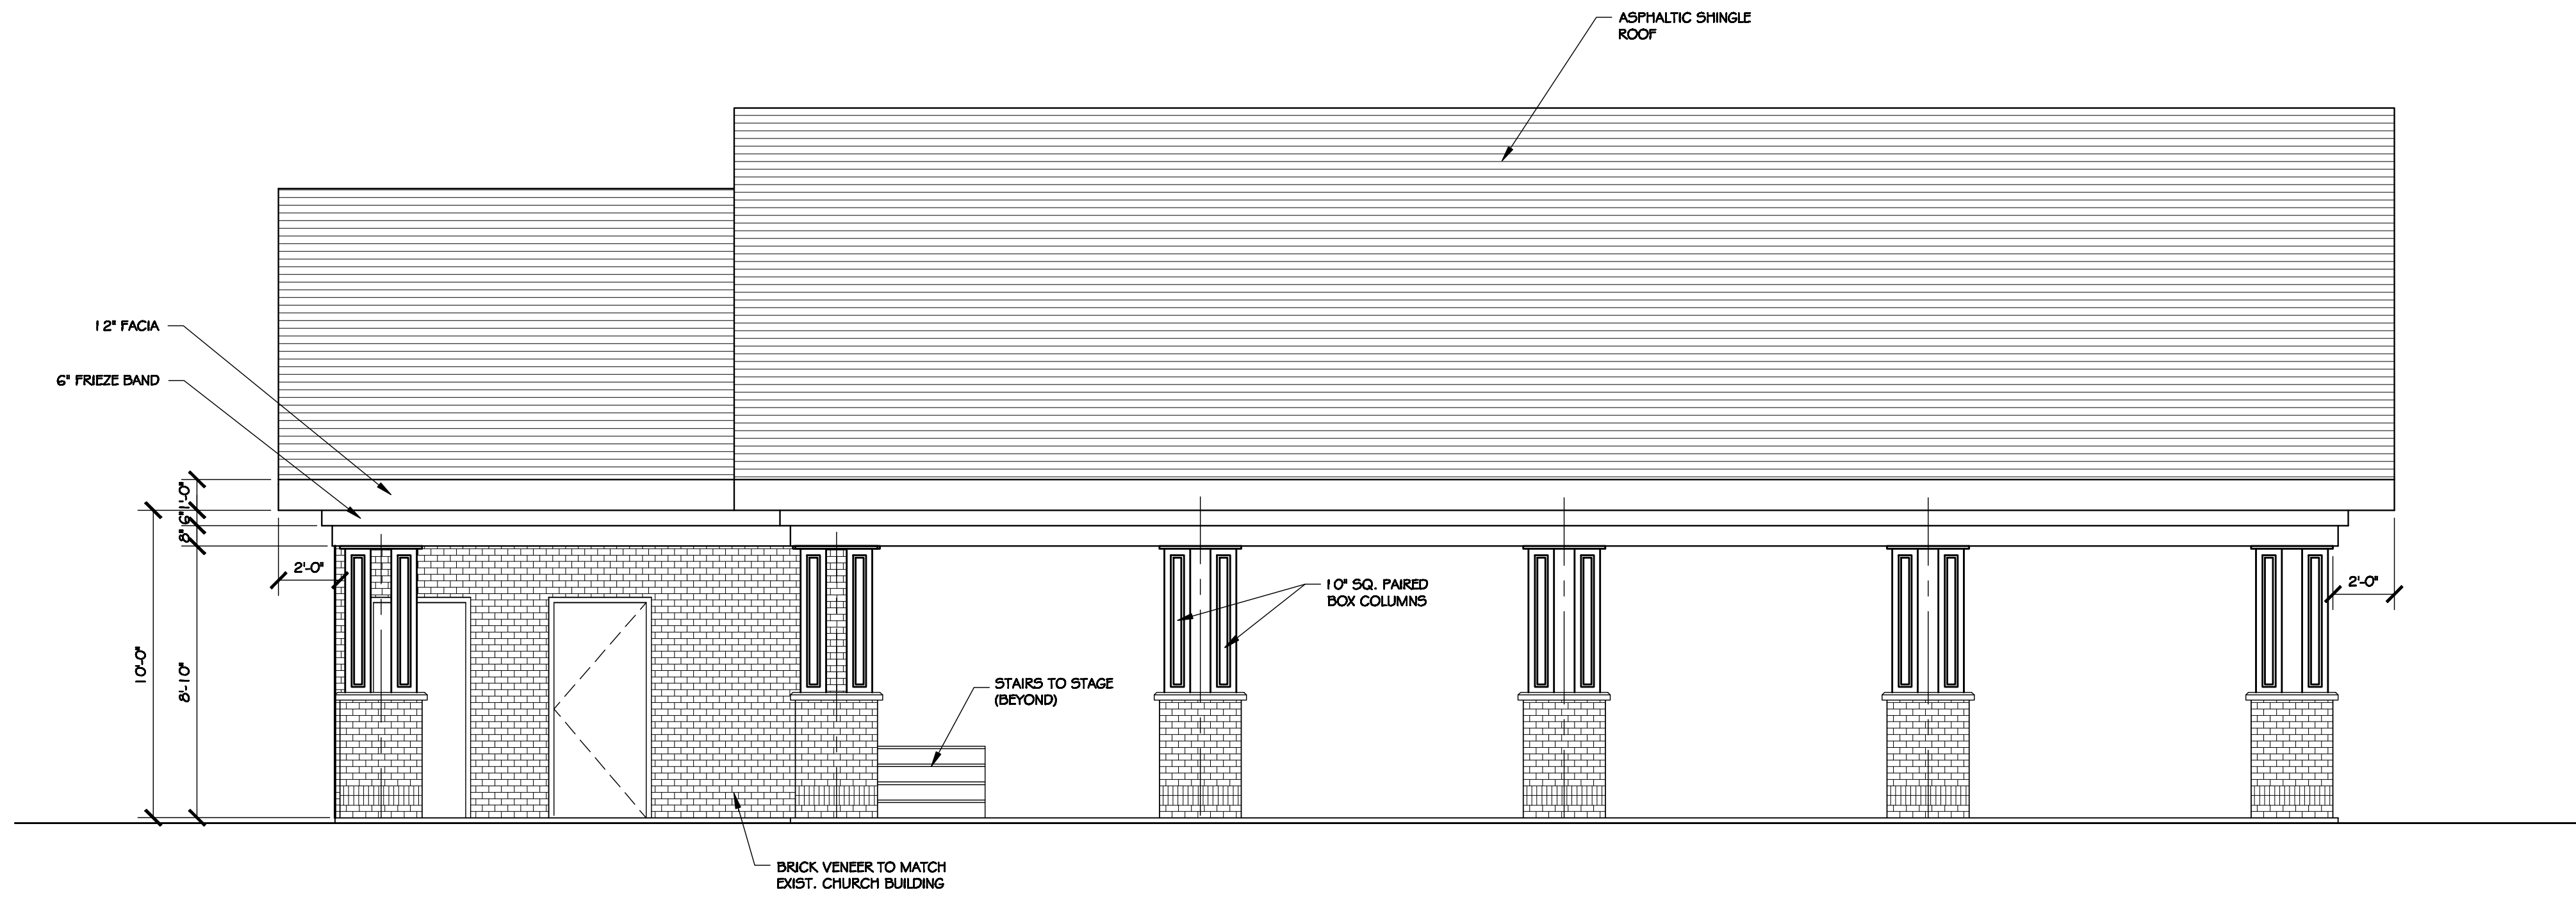

REVISION NOTES

West Georgia Drafting Service
Over 35 years of commercial and structural drafting experience.

Greg Nelson
PH: (770) 934-0175
Cell - (678) 764-8610
e-mail: wgdrafting.net

OUTDOOR PAVILION - SOUTHWEST ELEVATION

SCALE: 1/4"=1'-0"

VISION 4 - THE PAVILION
TABERNACLE BAPTIST CHURCH
150 TABERNACLE DRIVE
CARROLLTON, GEORGIA