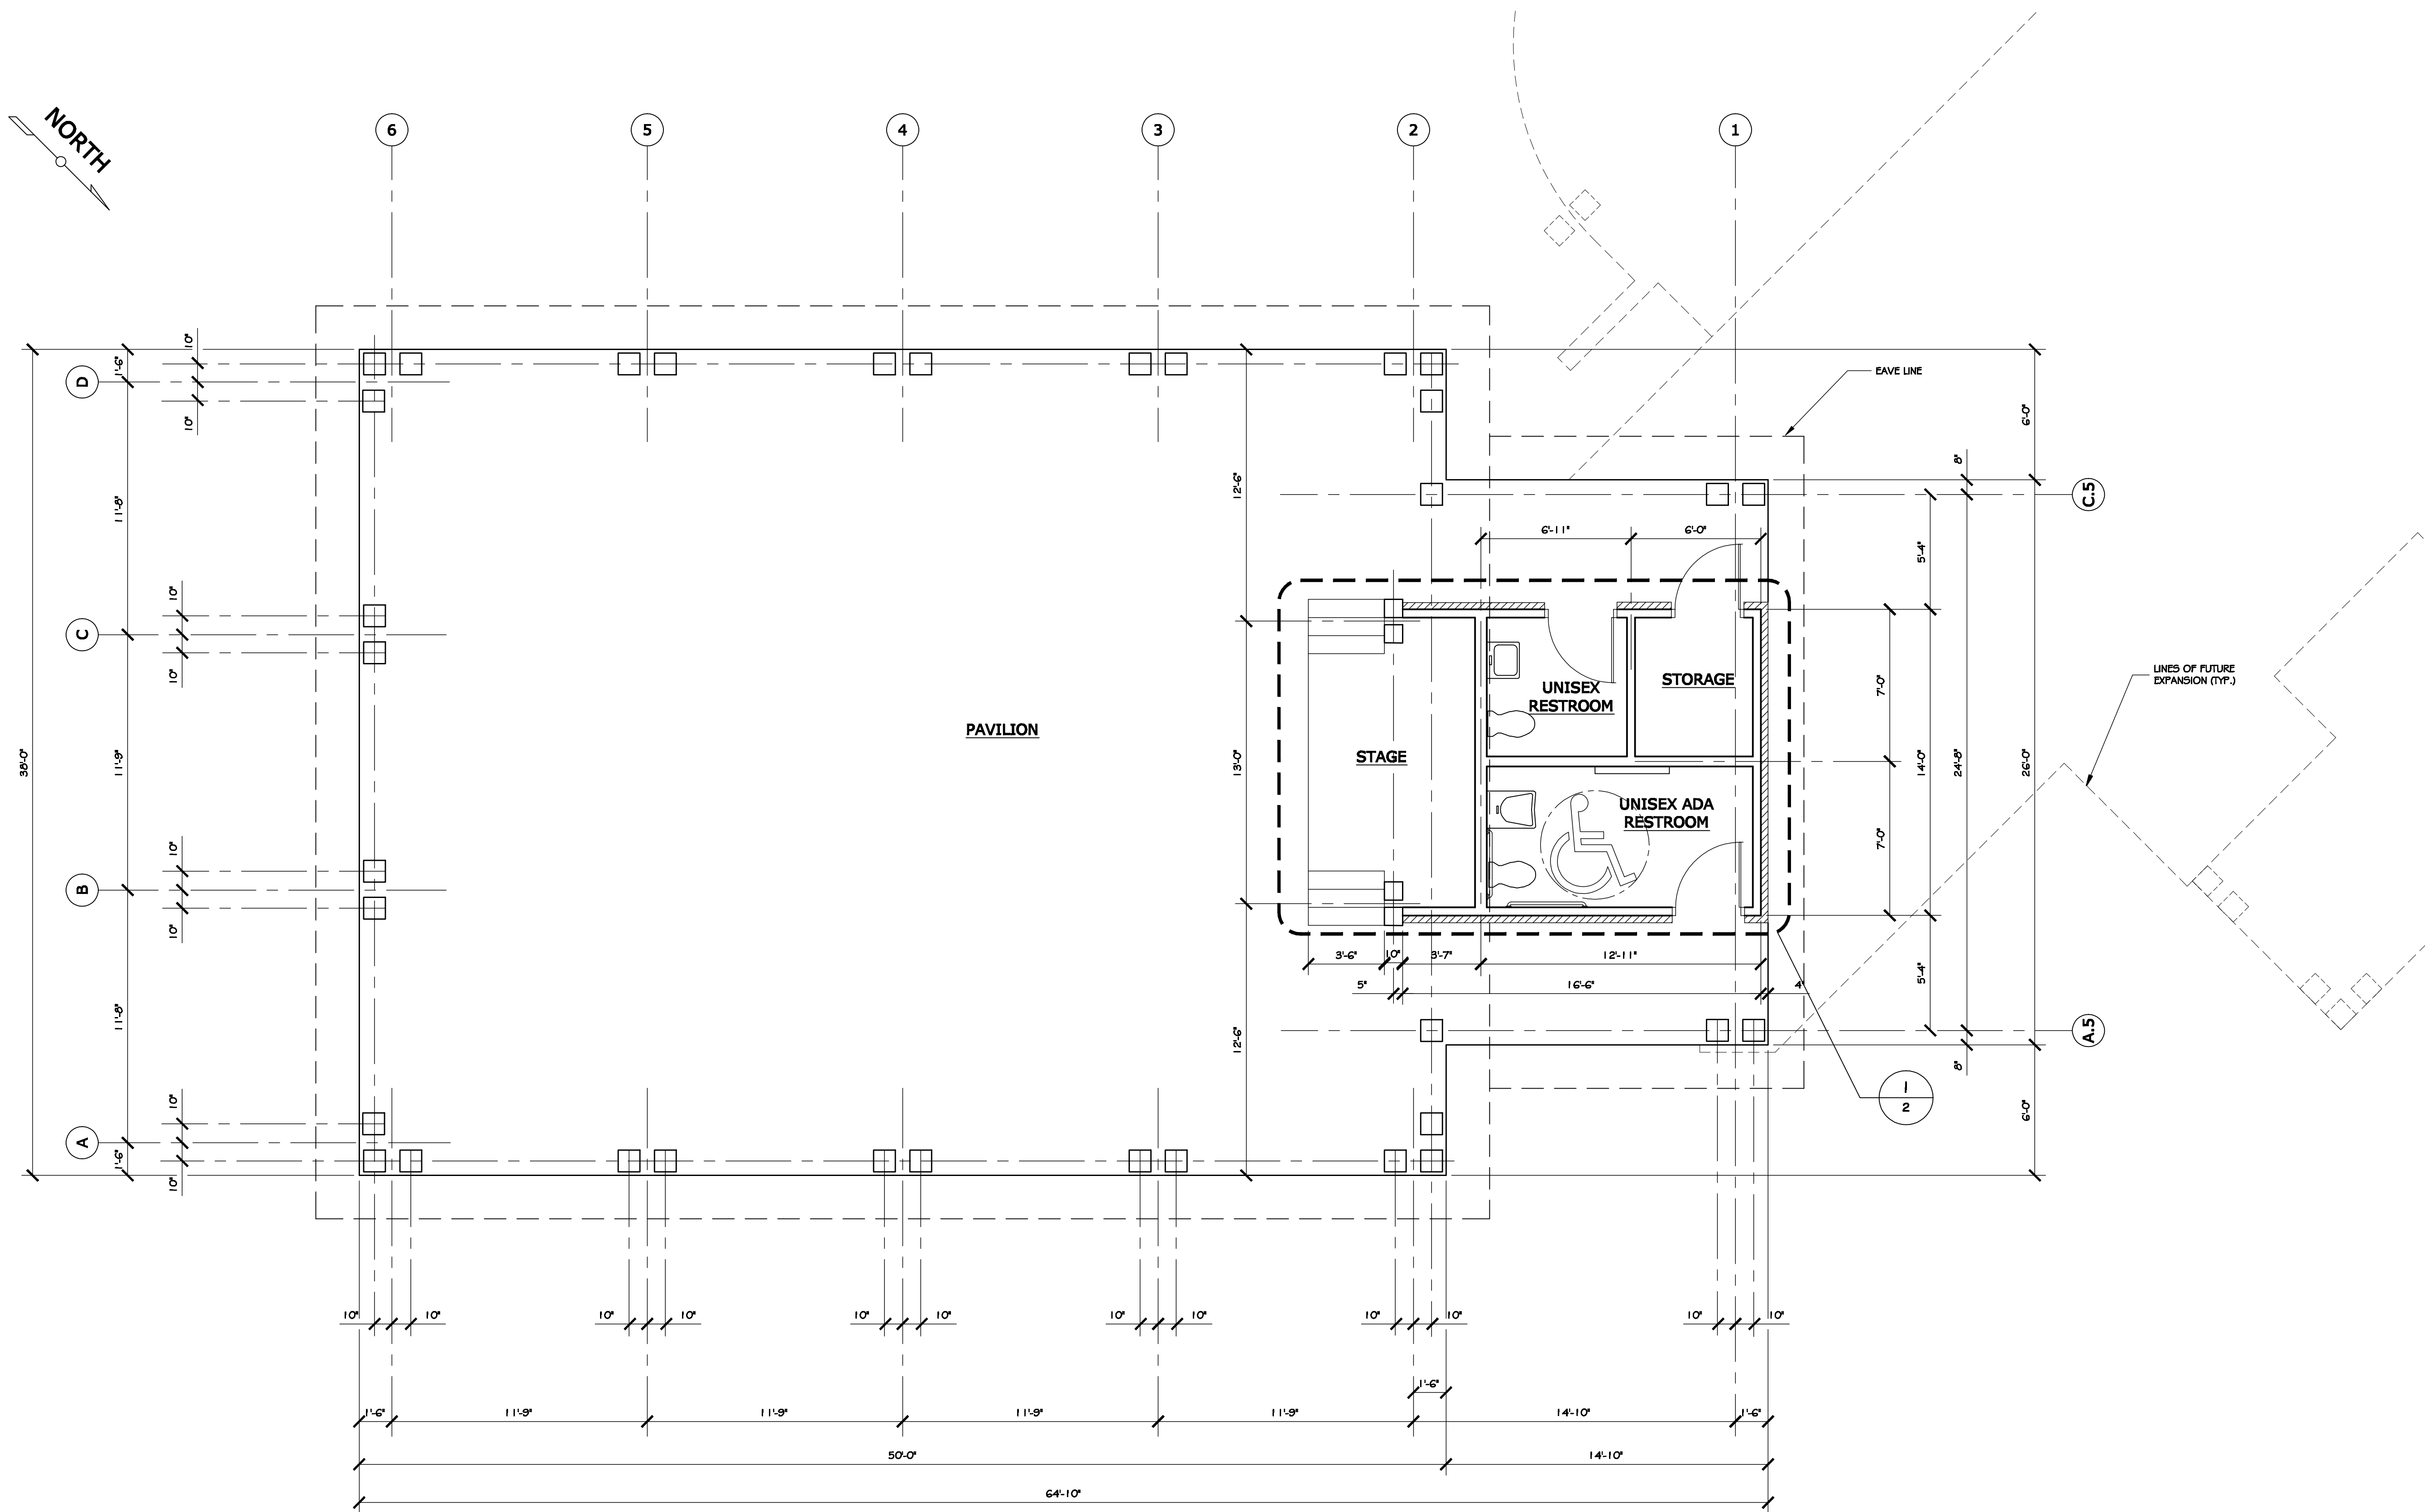

REVISION NOTES

West Georgia Drafting Service
Over 35 years of commercial and structural drafting experience.

Greg Nelson
PH: (770) 934-0175
Cell: (678) 784-9810
e-mail: wgdrafting.net

VISION 4 - THE PAVILION
TABERNACLE BAPTIST CHURCH
150 TABERNACLE DRIVE
CARROLLTON, GEORGIA

PAVILION FLOOR PLAN

SCALE: 1/4"=1'-0"